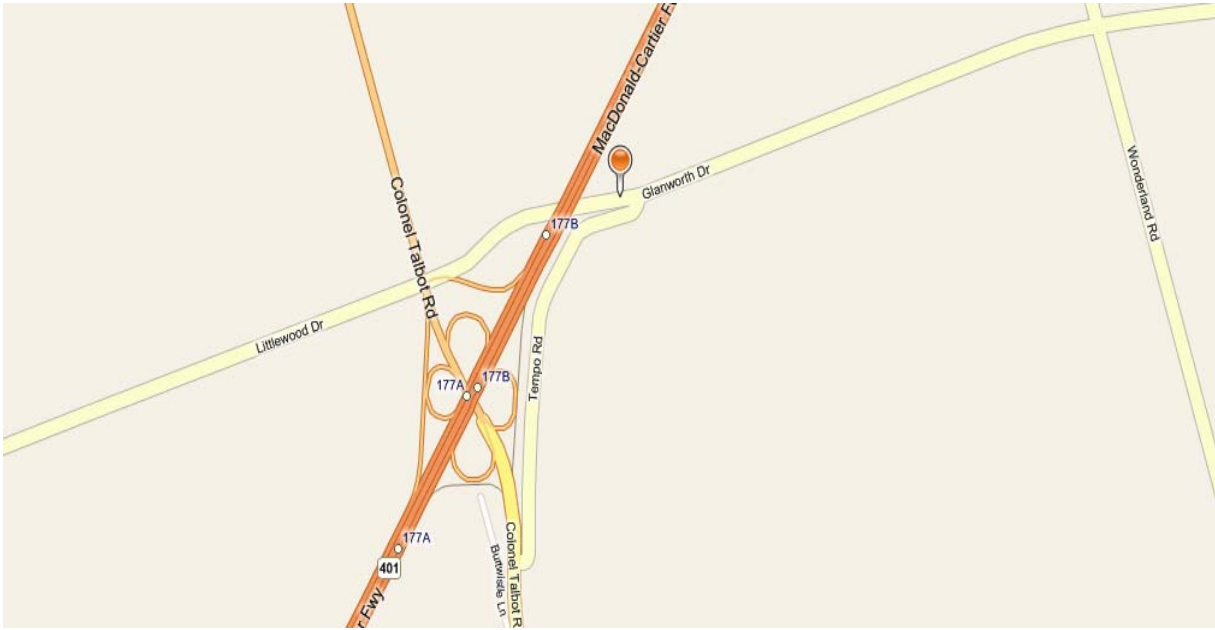

TOTAL LOT SIZE: 10.5 acres (approx.)
TOTAL INDUSTRIAL AREA: 8,540 sq. ft.

ASKING PRICE: \$1,100,000.00

ZONING: Li6(5) permitting outside storage

PROPERTY FEATURES:

- 4 Drive-In Doors 12' x 14'
- Rare Opportunity To Purchase 10.5 Acres Of Land Fronting Onto Hwy. 401 In London
- Property Is Zoned For Outside Storage, Transportation Depot, Construction Yard Etc
- Excellent Investment Opportunity
- Over 930 Feet Of Frontage Onto Hwy. 401 At Talbot Road Exit

Bankok • Bogota • Buenos Aires • Caracas •
Copenhagen • Haarlem • Hamburg • Lima •
London • Manila • Mexico City • Mumbai •
Paris • San Juan • Santiago • Sao Paulo • Seoul •
Shanghai • Singapore • Tel Aviv • Tokyo •
Warsaw

6420 Glanworth Drive, London

Location Map

Aerial Map